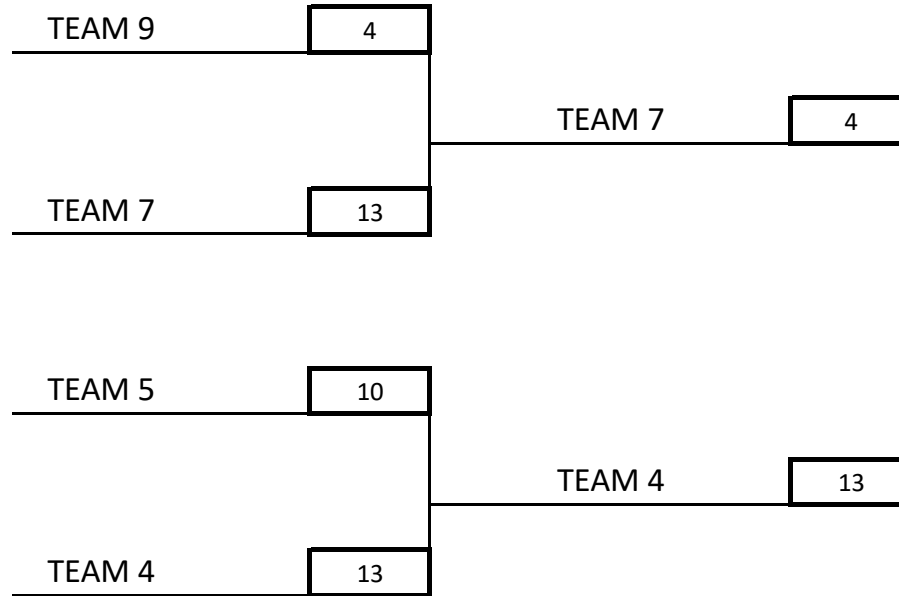

GOLD CONSOLAGE

WINNERS

TEAM 4

RUNNERS UP

TEAM 7