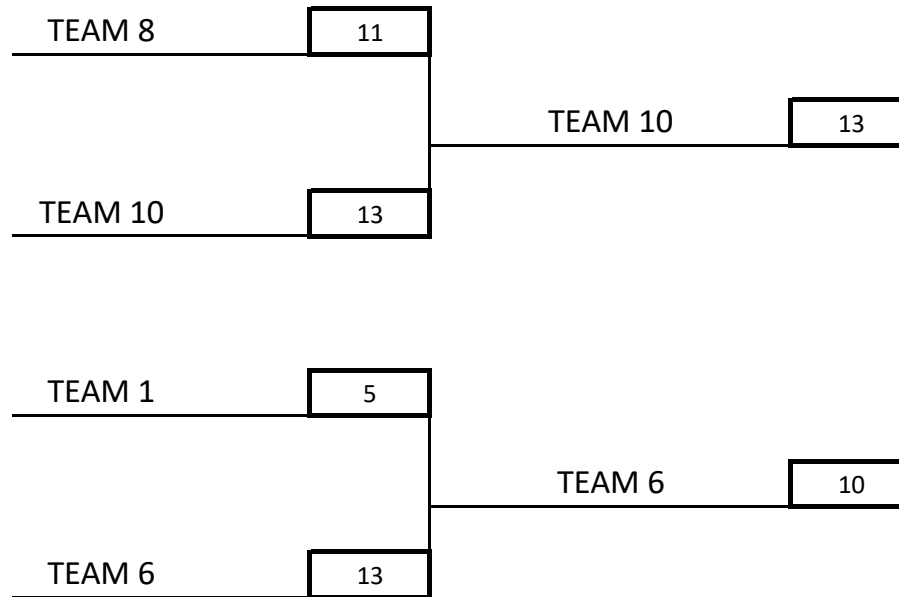

GOLD CONSOLAGE

WINNERS

TEAM 4

RUNNERS UP

TEAM 7

SILVER DRAW

WINNERS

TEAM 10